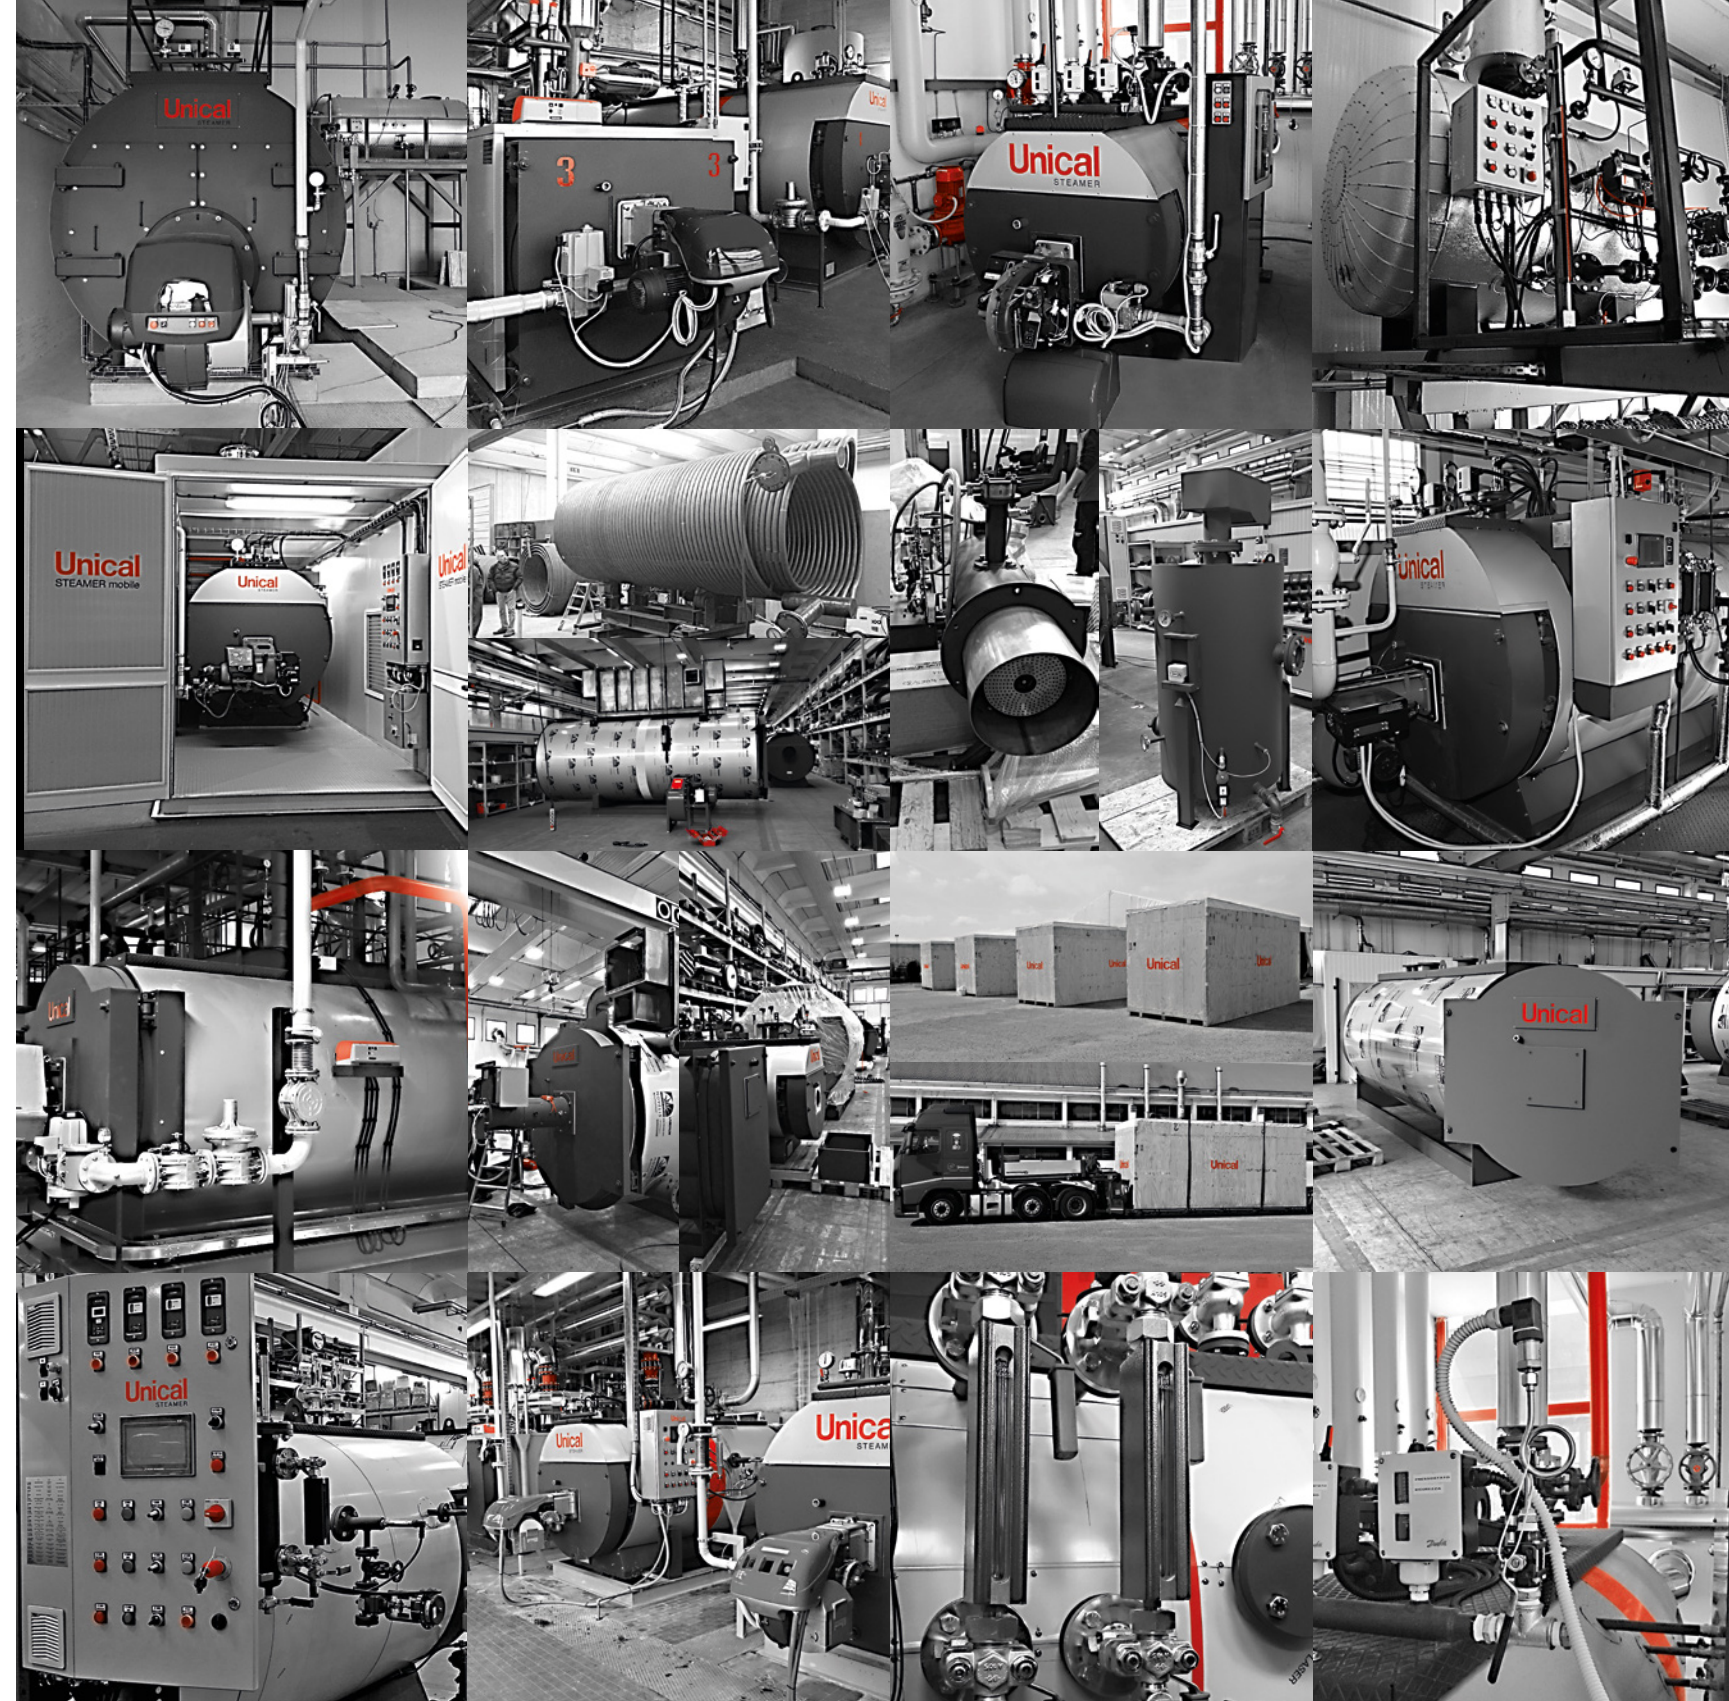

**TEXTILE INDUSTRY
BOILER ROOM**

- n. 2 HOT WATER BOILERS
  TERNOX 5000 2S LOW NOx
- 98.2% EFFICIENCY
- NOx EMISSIONS < 80 mg/Nm³